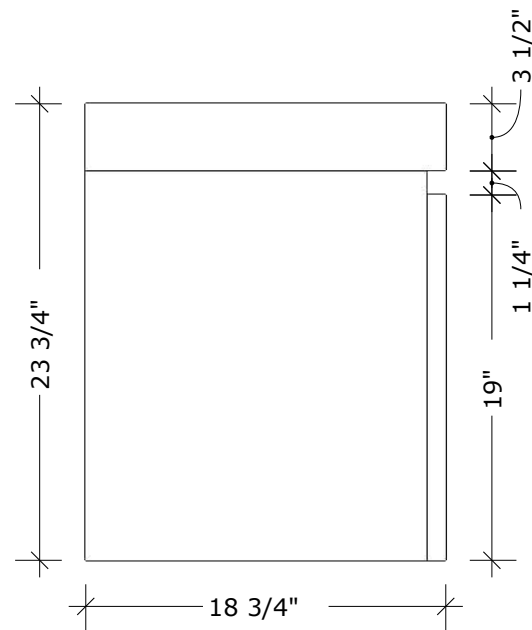

MODEL NAME: MC 1380
PERSPECTIVE

PLAN

FRONT ELEVATION

SIDE ELEVATION

SECTION CUT

BACK ELEVATION