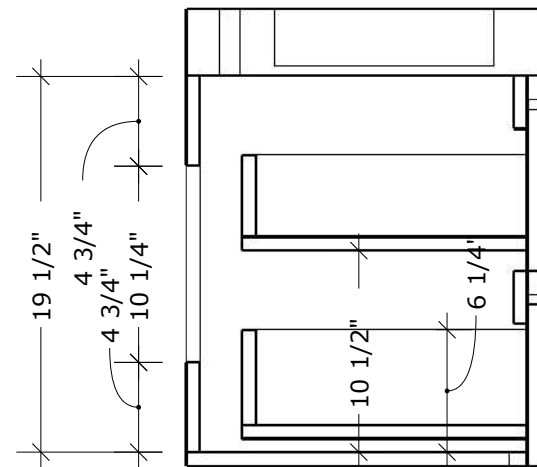

MODEL NAME: MC 1380
PERSPECTIVE

PLAN

FRONT ELEVATION

SIDE ELEVATION

SECTION CUT

BACK ELEVATION