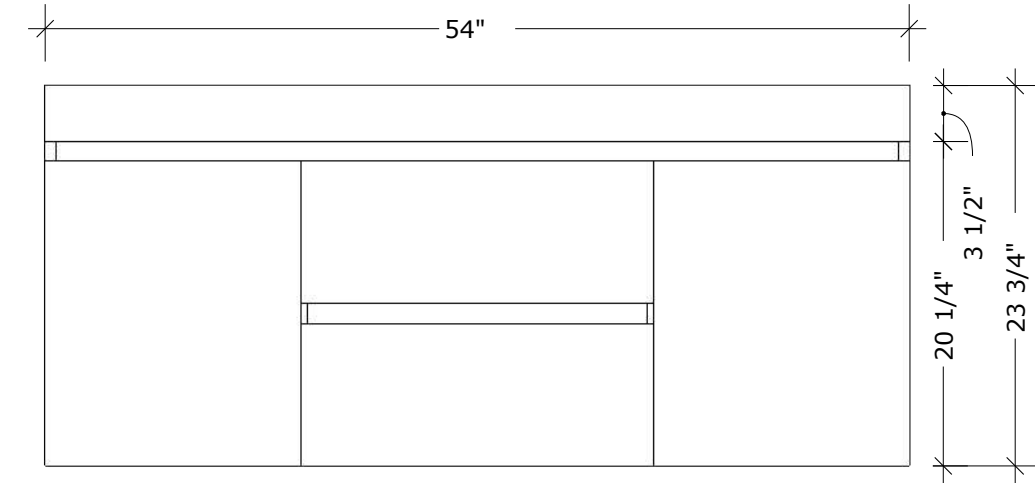

MODEL NAME: MC 1380
PERSPECTIVE

PLAN

FRONT ELEVATION

SIDE ELEVATION

SECTION CUT

BACK ELEVATION