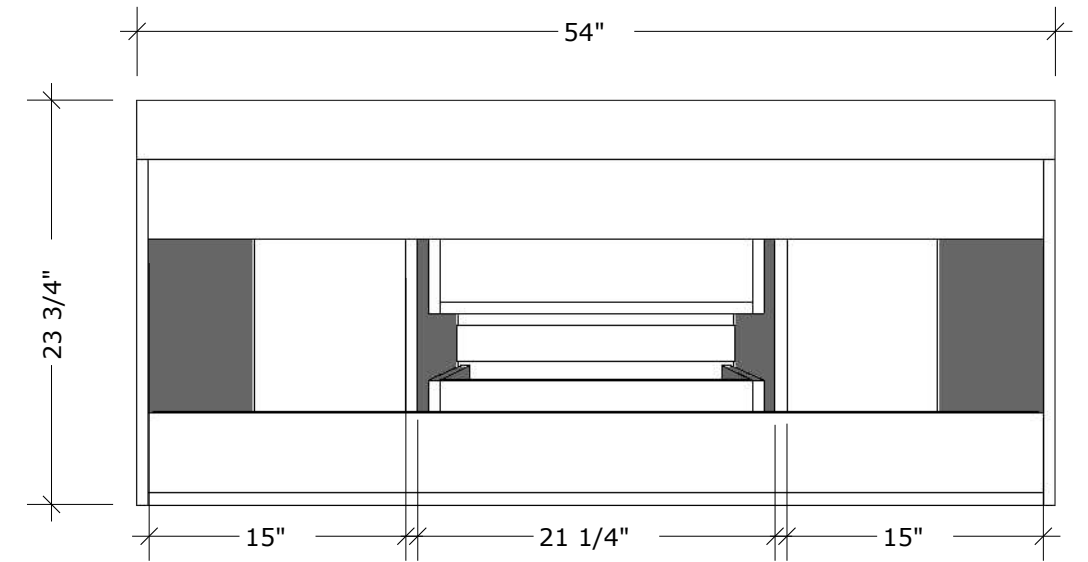

MODEL NAME: MC 1380
PERSPECTIVE

PLAN

FRONT ELEVATION

SIDE ELEVATION

SECTION CUT

BACK ELEVATION