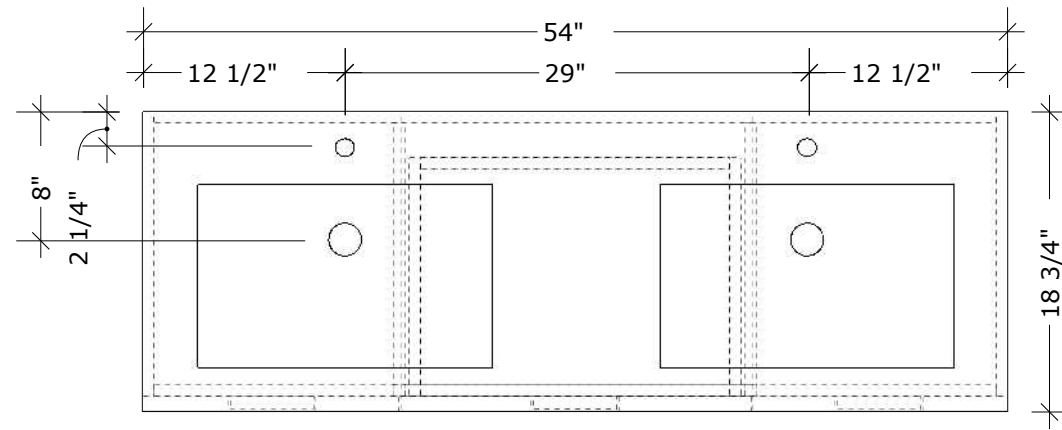

MODEL NAME: MC 1380
PERSPECTIVE

PLAN

FRONT ELEVATION

SIDE ELEVATION

SECTION CUT

BACK ELEVATION