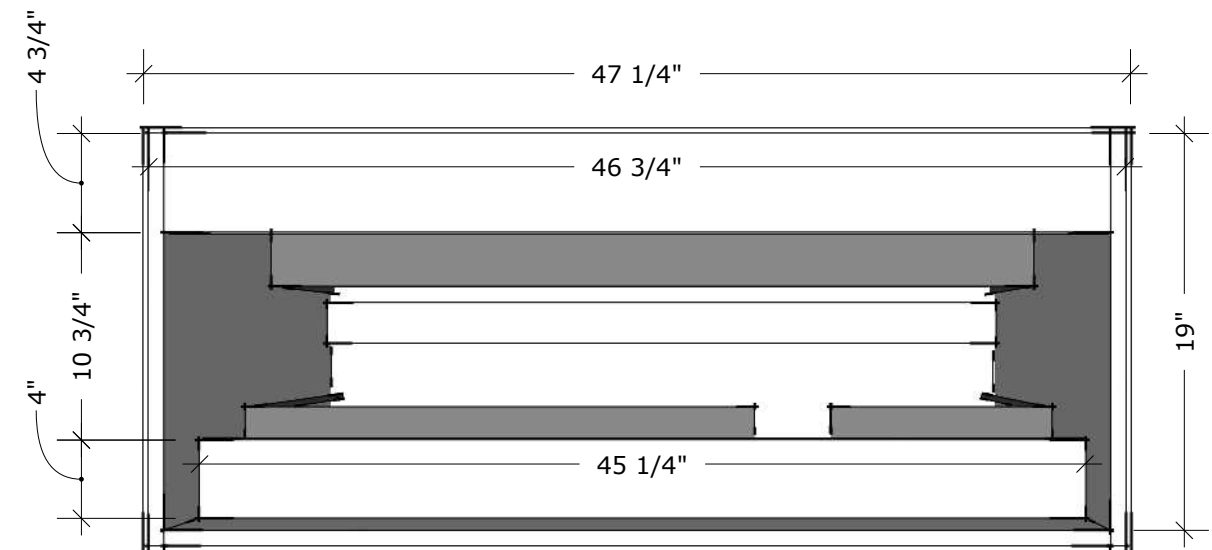

MODEL NAME: MC 1200P
PERSPECTIVE

PLAN

FRONT ELEVATION

SIDE ELEVATION

SECTION CUT

BACK ELEVATION

MODEL NAME: MC 1200P
DRAWERS

TOP DRAWER
U BACK CUTOUT

BOTTOM DRAWER
FULL DRAWER