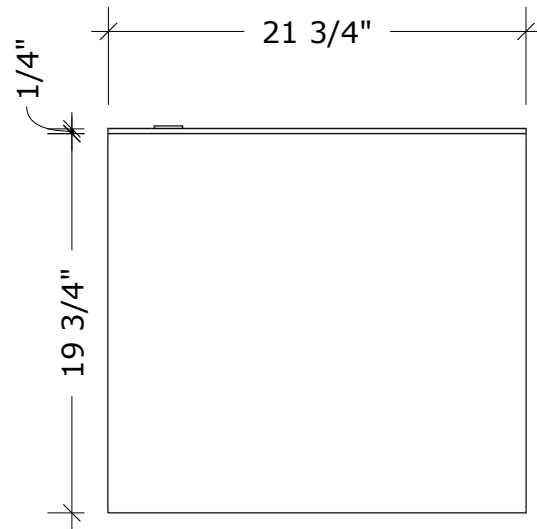

MODEL NAME: MC 1200P
PERSPECTIVE

PLAN

FRONT ELEVATION

SIDE ELEVATION

SECTION CUT

BACK ELEVATION

MODEL NAME: MC 1200P
DRAWERS

TOP DRAWER
U BACK CUTOUT

BOTTOM DRAWER
FULL DRAWER