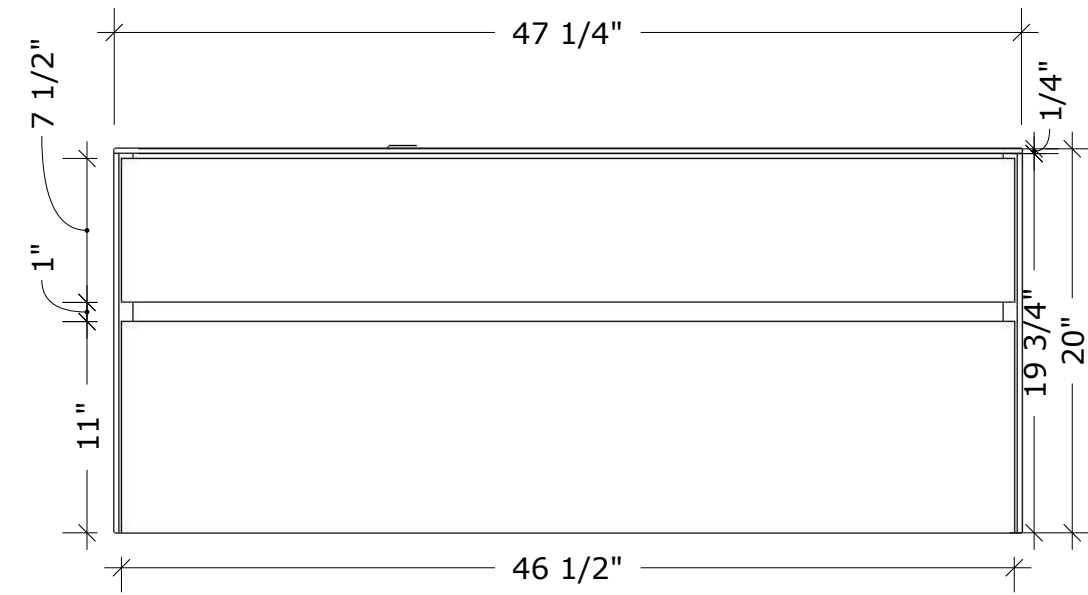

MODEL NAME: MC 1200P
PERSPECTIVE

PLAN

FRONT ELEVATION

SIDE ELEVATION

SECTION CUT

BACK ELEVATION

MODEL NAME: MC 1200P
DRAWERS

TOP DRAWER
U BACK CUTOUT

BOTTOM DRAWER
FULL DRAWER