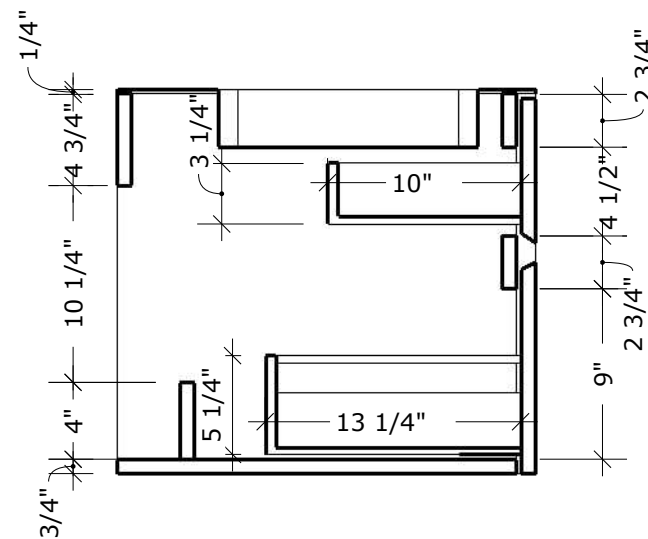

MODEL NAME: MC 1200P
PERSPECTIVE

PLAN

FRONT ELEVATION

SIDE ELEVATION

SECTION CUT

BACK ELEVATION

MODEL NAME: MC 1200P
DRAWERS

TOP DRAWER
U BACK CUTOUT

BOTTOM DRAWER
FULL DRAWER