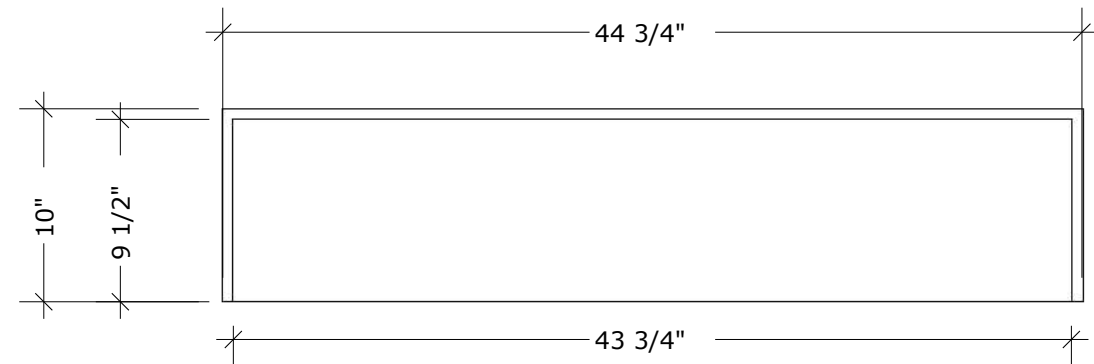

MODEL NAME: MC 1200P
PERSPECTIVE

PLAN

FRONT ELEVATION

SIDE ELEVATION

SECTION CUT

BACK ELEVATION

MODEL NAME: MC 1200P
DRAWERS

TOP DRAWER
U BACK CUTOUT

BOTTOM DRAWER
FULL DRAWER