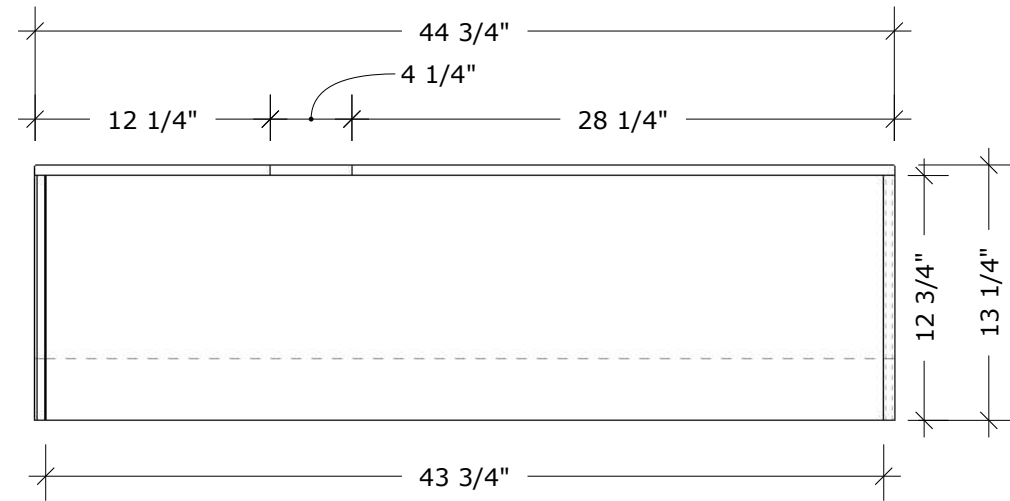

MODEL NAME: MC 1200P
PERSPECTIVE

PLAN

FRONT ELEVATION

SIDE ELEVATION

SECTION CUT

BACK ELEVATION

MODEL NAME: MC 1200P
DRAWERS

TOP DRAWER
U BACK CUTOUT

BOTTOM DRAWER
FULL DRAWER