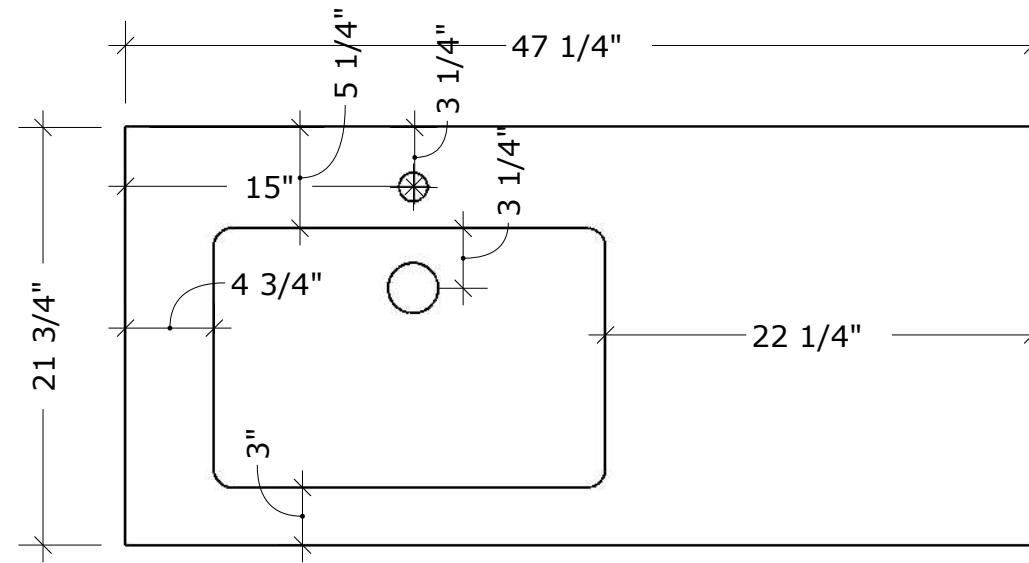

MODEL NAME: MC 1200P
PERSPECTIVE

PLAN

FRONT ELEVATION

SIDE ELEVATION

SECTION CUT

BACK ELEVATION

MODEL NAME: MC 1200P
DRAWERS

TOP DRAWER
U BACK CUTOUT

BOTTOM DRAWER
FULL DRAWER