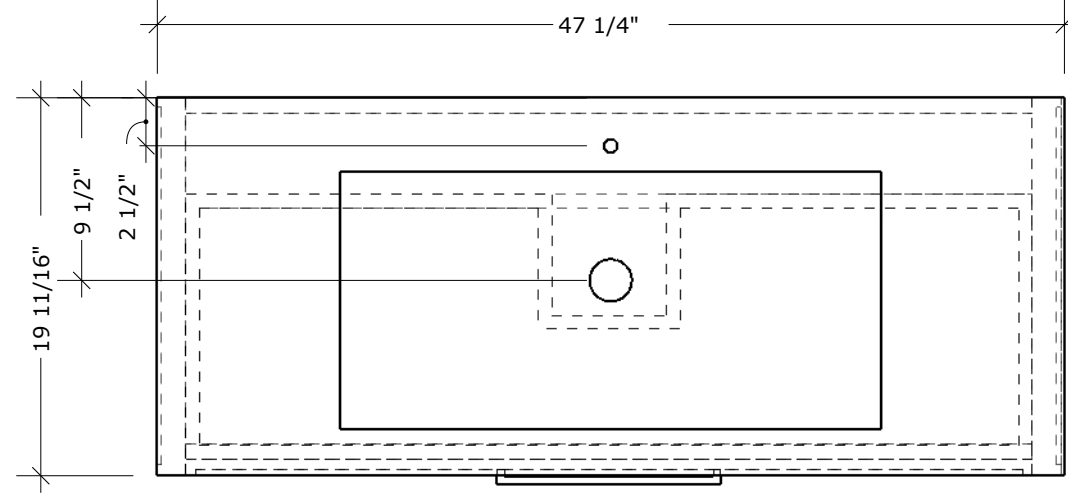

MODEL NAME: 1200B
PERSPECTIVE

PLAN

FRONT ELEVATION

SIDE ELEVATION

SECTION CUT

BACK PERSPECTIVE