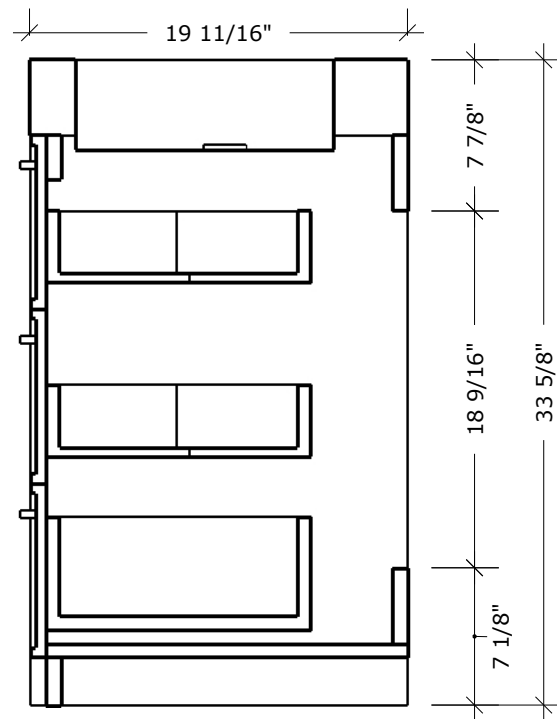

MODEL NAME: 1200B
PERSPECTIVE

PLAN

FRONT ELEVATION

SIDE ELEVATION

SECTION CUT

BACK PERSPECTIVE