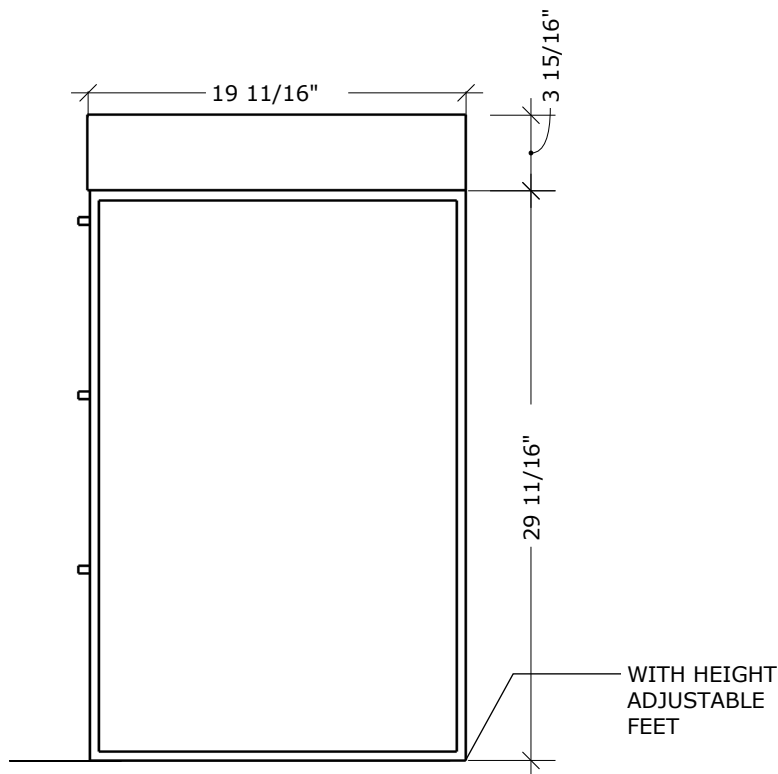

MODEL NAME: 1200B
PERSPECTIVE

PLAN

FRONT ELEVATION

SIDE ELEVATION

SECTION CUT

BACK PERSPECTIVE