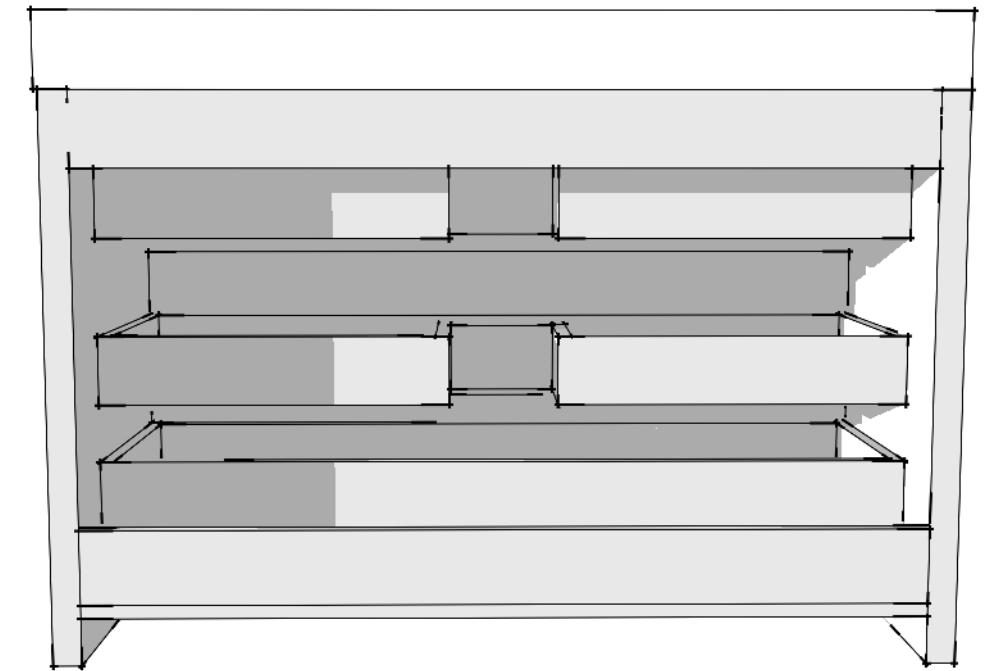

MODEL NAME: 1200B
PERSPECTIVE

PLAN

FRONT ELEVATION

SIDE ELEVATION

SECTION CUT

BACK PERSPECTIVE