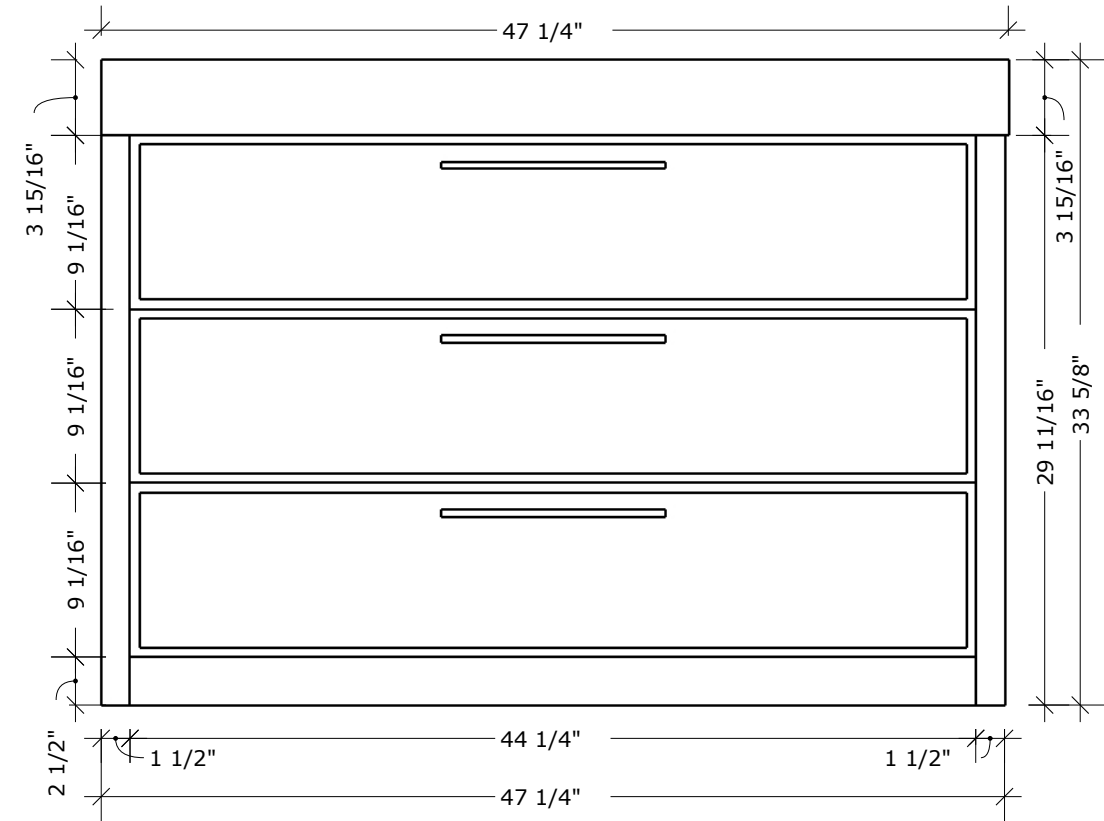

MODEL NAME: 1200B
PERSPECTIVE

PLAN

FRONT ELEVATION

SIDE ELEVATION

SECTION CUT

BACK PERSPECTIVE