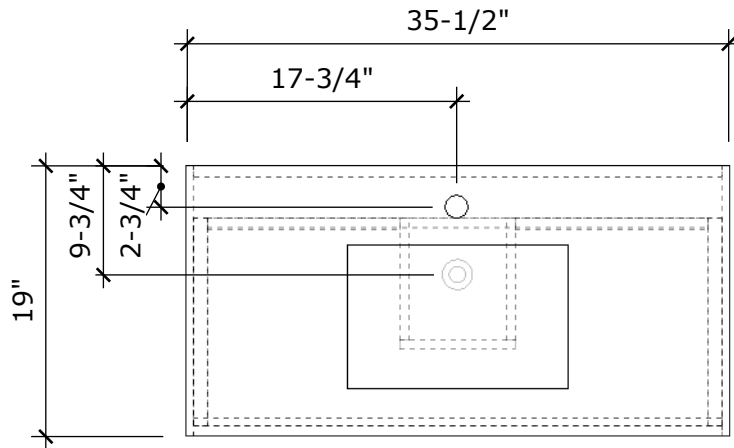

MODEL NAME: MC 900E
PERSPECTIVE

PLAN

FRONT ELEVATION

SIDE ELEVATION

SECTION CUT

BACK VIEW

MODEL NAME: MC 900E

TOP DRAWER
U-SHAPE INSERT

BOTTOM DRAWER
FULL DRAWER