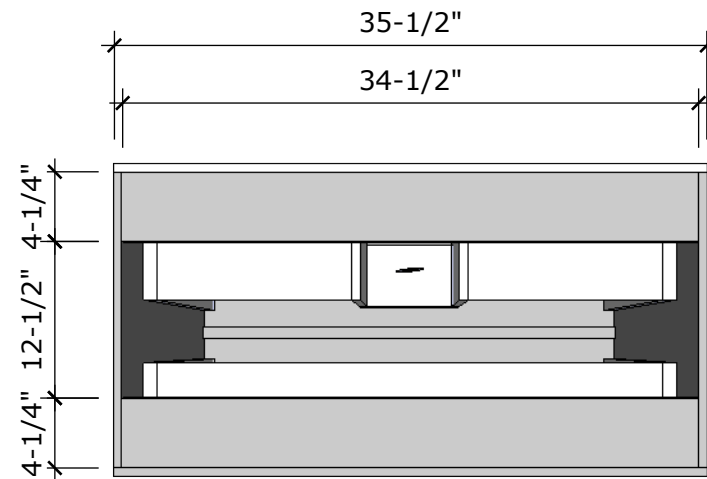

MODEL NAME: MC 900E
PERSPECTIVE

PLAN

FRONT ELEVATION

SIDE ELEVATION

SECTION CUT

BACK VIEW

MODEL NAME: MC 900E

TOP DRAWER
U-SHAPE INSERT

BOTTOM DRAWER
FULL DRAWER