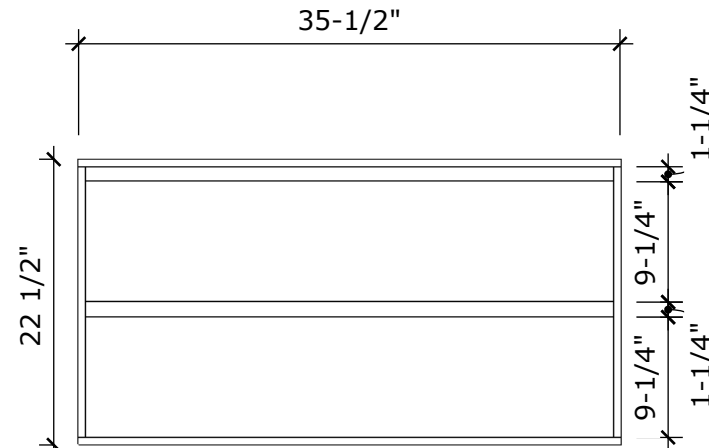

MODEL NAME: MC 900E
PERSPECTIVE

PLAN

FRONT ELEVATION

SIDE ELEVATION

SECTION CUT

BACK VIEW

MODEL NAME: MC 900E

TOP DRAWER
U-SHAPE INSERT

BOTTOM DRAWER
FULL DRAWER