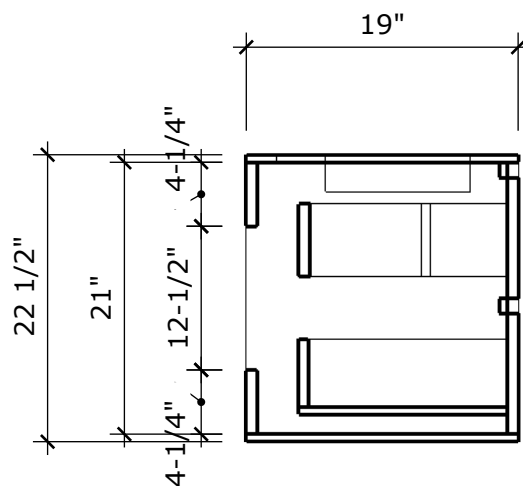

MODEL NAME: MC 900E
PERSPECTIVE

PLAN

FRONT ELEVATION

SIDE ELEVATION

SECTION CUT

BACK VIEW

MODEL NAME: MC 900E

TOP DRAWER
U-SHAPE INSERT

BOTTOM DRAWER
FULL DRAWER