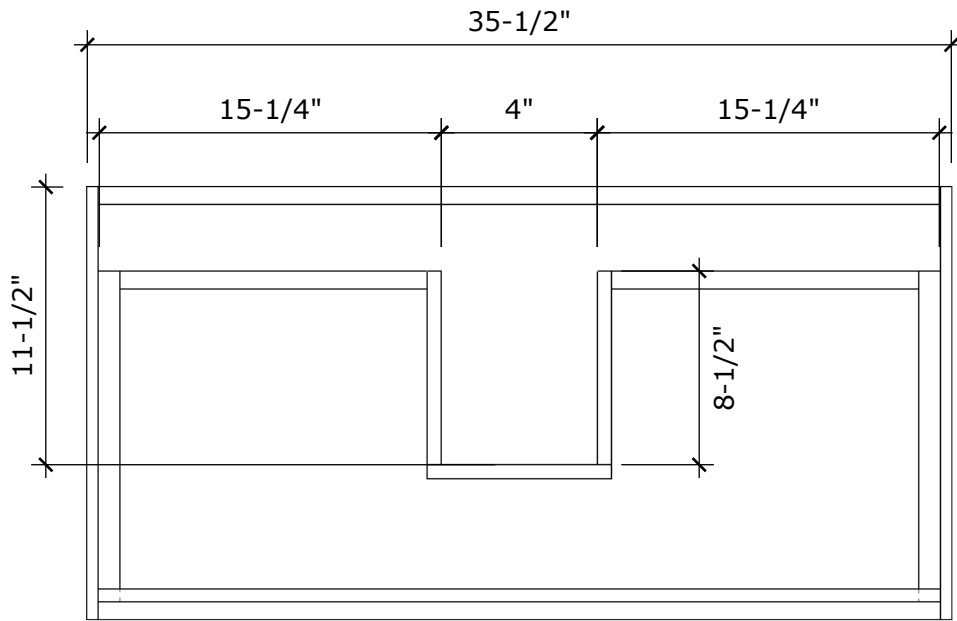

MODEL NAME: MC 900E
PERSPECTIVE

PLAN

FRONT ELEVATION

SIDE ELEVATION

SECTION CUT

BACK VIEW

MODEL NAME: MC 900E

TOP DRAWER
U-SHAPE INSERT

BOTTOM DRAWER
FULL DRAWER