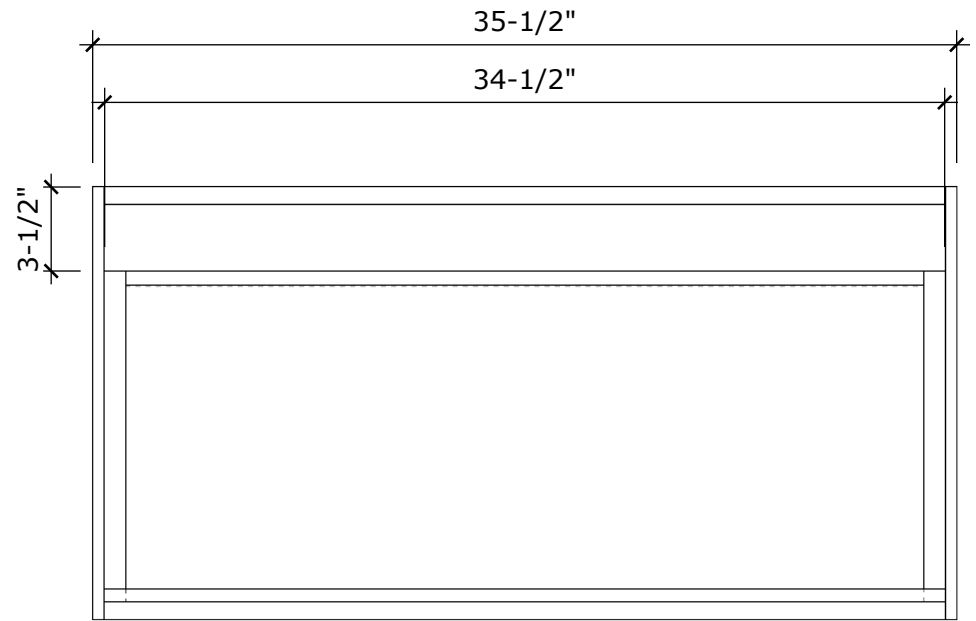

MODEL NAME: MC 900E
PERSPECTIVE

PLAN

FRONT ELEVATION

SIDE ELEVATION

SECTION CUT

BACK VIEW

MODEL NAME: MC 900E

TOP DRAWER
U-SHAPE INSERT

BOTTOM DRAWER
FULL DRAWER