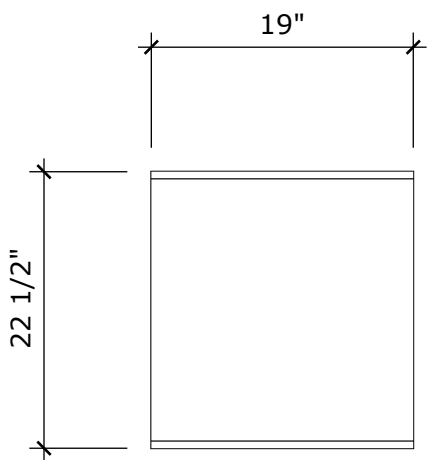

MODEL NAME: MC 900E
PERSPECTIVE

PLAN

FRONT ELEVATION

SIDE ELEVATION

SECTION CUT

BACK VIEW

MODEL NAME: MC 900E

TOP DRAWER
U-SHAPE INSERT

BOTTOM DRAWER
FULL DRAWER