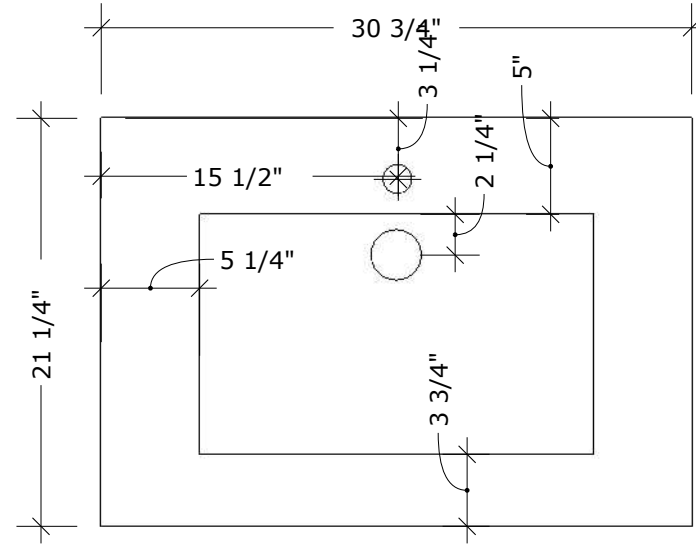

MODEL NAME: MC 750D
PERSPECTIVE

PLAN

FRONT ELEVATION

SIDE ELEVATION

SECTION CUT

BACK ELEVATION

MODEL NAME: MC 750D
DRAWERS

TOP DRAWER
U SHAPE INSERT

BOTTOM DRAWERS
FULL DRAWER