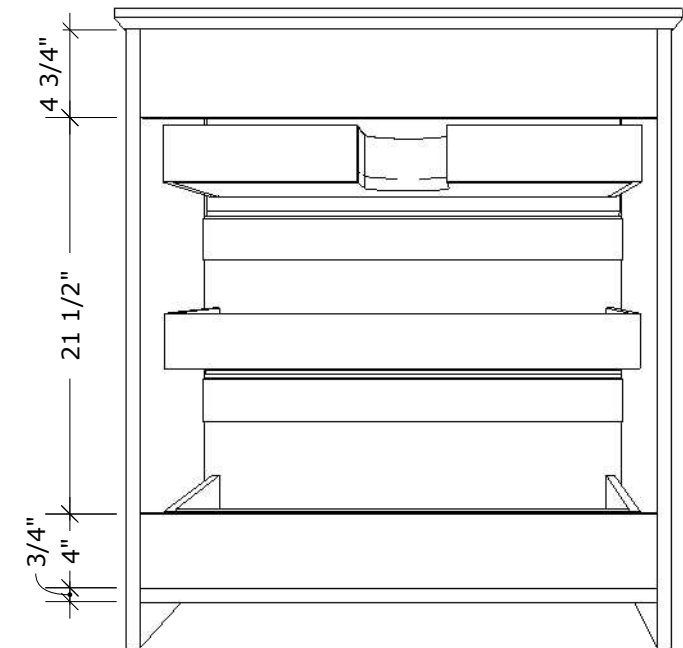

MODEL NAME: MC 750D
PERSPECTIVE

PLAN

FRONT ELEVATION

SIDE ELEVATION

SECTION CUT

BACK ELEVATION

MODEL NAME: MC 750D
DRAWERS

TOP DRAWER
U SHAPE INSERT

BOTTOM DRAWERS
FULL DRAWER