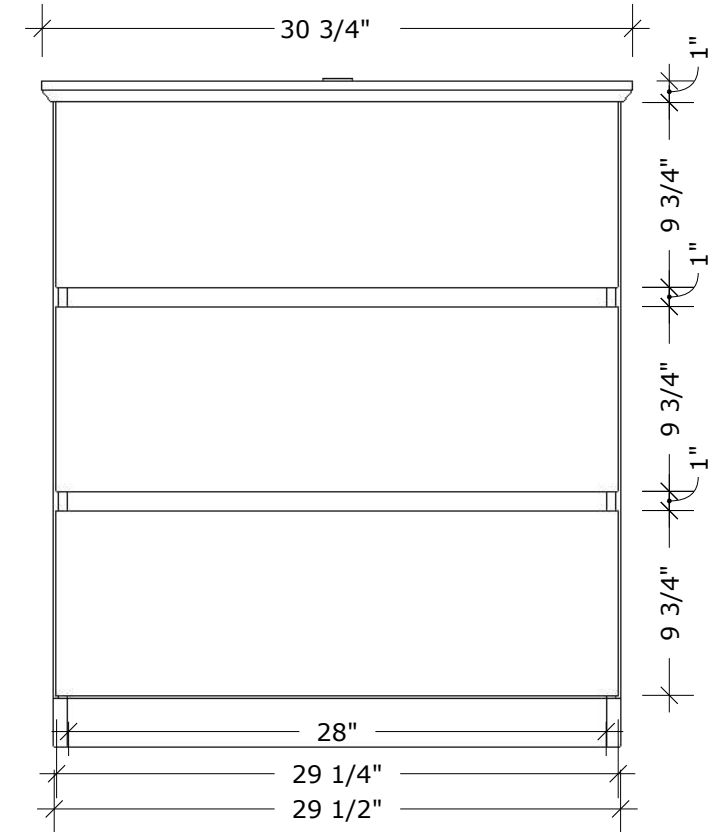

MODEL NAME: MC 750D
PERSPECTIVE

PLAN

FRONT ELEVATION

SIDE ELEVATION

SECTION CUT

BACK ELEVATION

MODEL NAME: MC 750D
DRAWERS

TOP DRAWER
U SHAPE INSERT

BOTTOM DRAWERS
FULL DRAWER