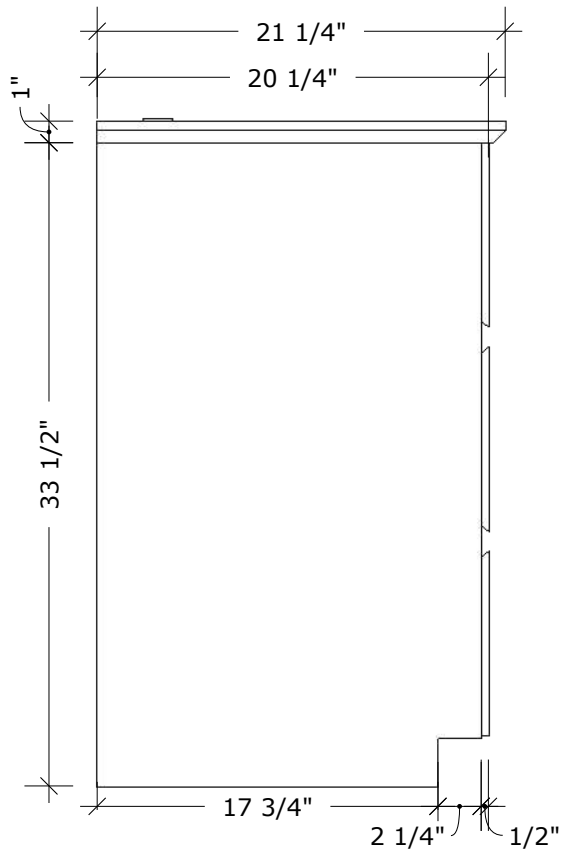

MODEL NAME: MC 750D
PERSPECTIVE

PLAN

FRONT ELEVATION

SIDE ELEVATION

SECTION CUT

BACK ELEVATION

MODEL NAME: MC 750D
DRAWERS

TOP DRAWER
U SHAPE INSERT

BOTTOM DRAWERS
FULL DRAWER