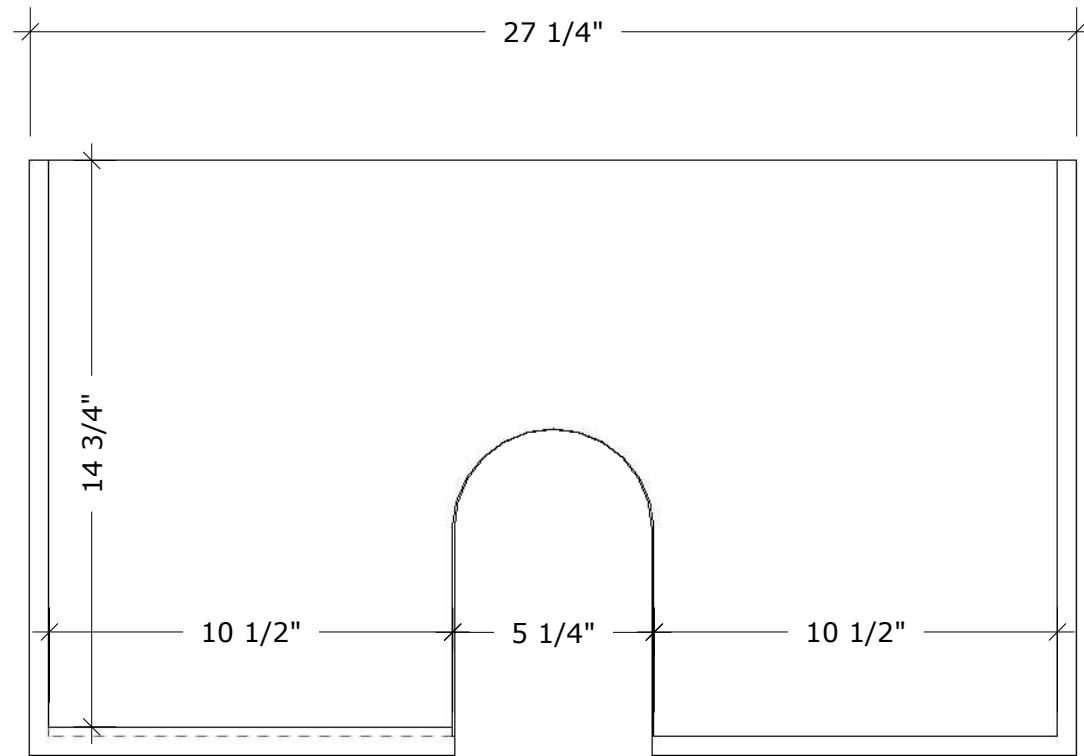

MODEL NAME: MC 750D
PERSPECTIVE

PLAN

FRONT ELEVATION

SIDE ELEVATION

SECTION CUT

BACK ELEVATION

MODEL NAME: MC 750D
DRAWERS

TOP DRAWER
U SHAPE INSERT

BOTTOM DRAWERS
FULL DRAWER