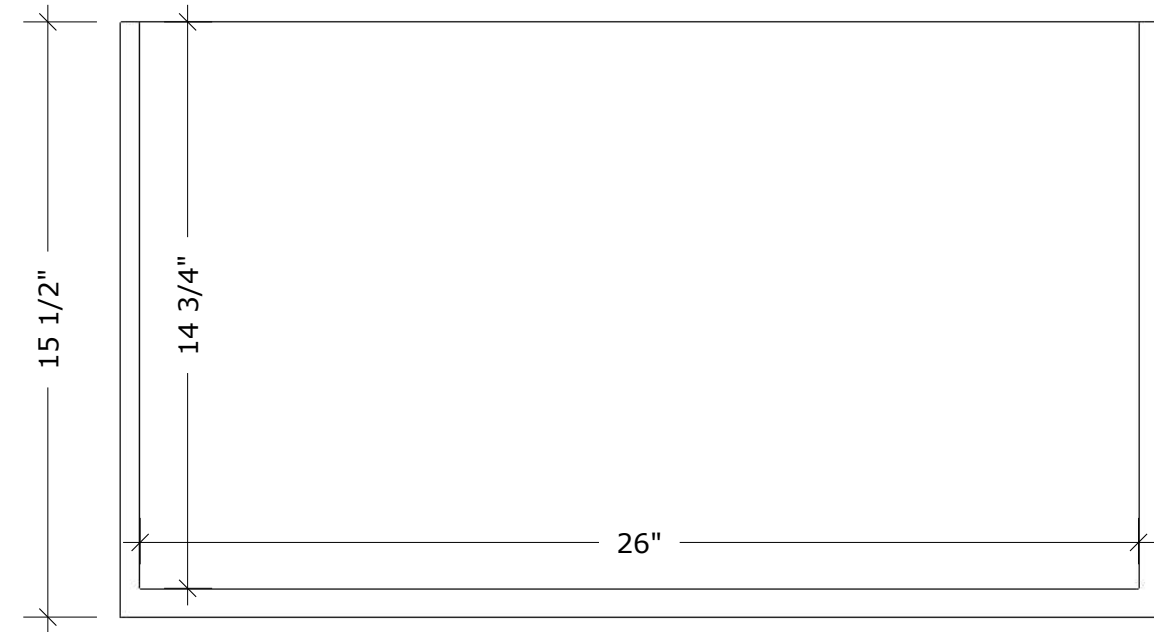

MODEL NAME: MC 750D
PERSPECTIVE

PLAN

FRONT ELEVATION

SIDE ELEVATION

SECTION CUT

BACK ELEVATION

MODEL NAME: MC 750D
DRAWERS

TOP DRAWER
U SHAPE INSERT

BOTTOM DRAWERS
FULL DRAWER