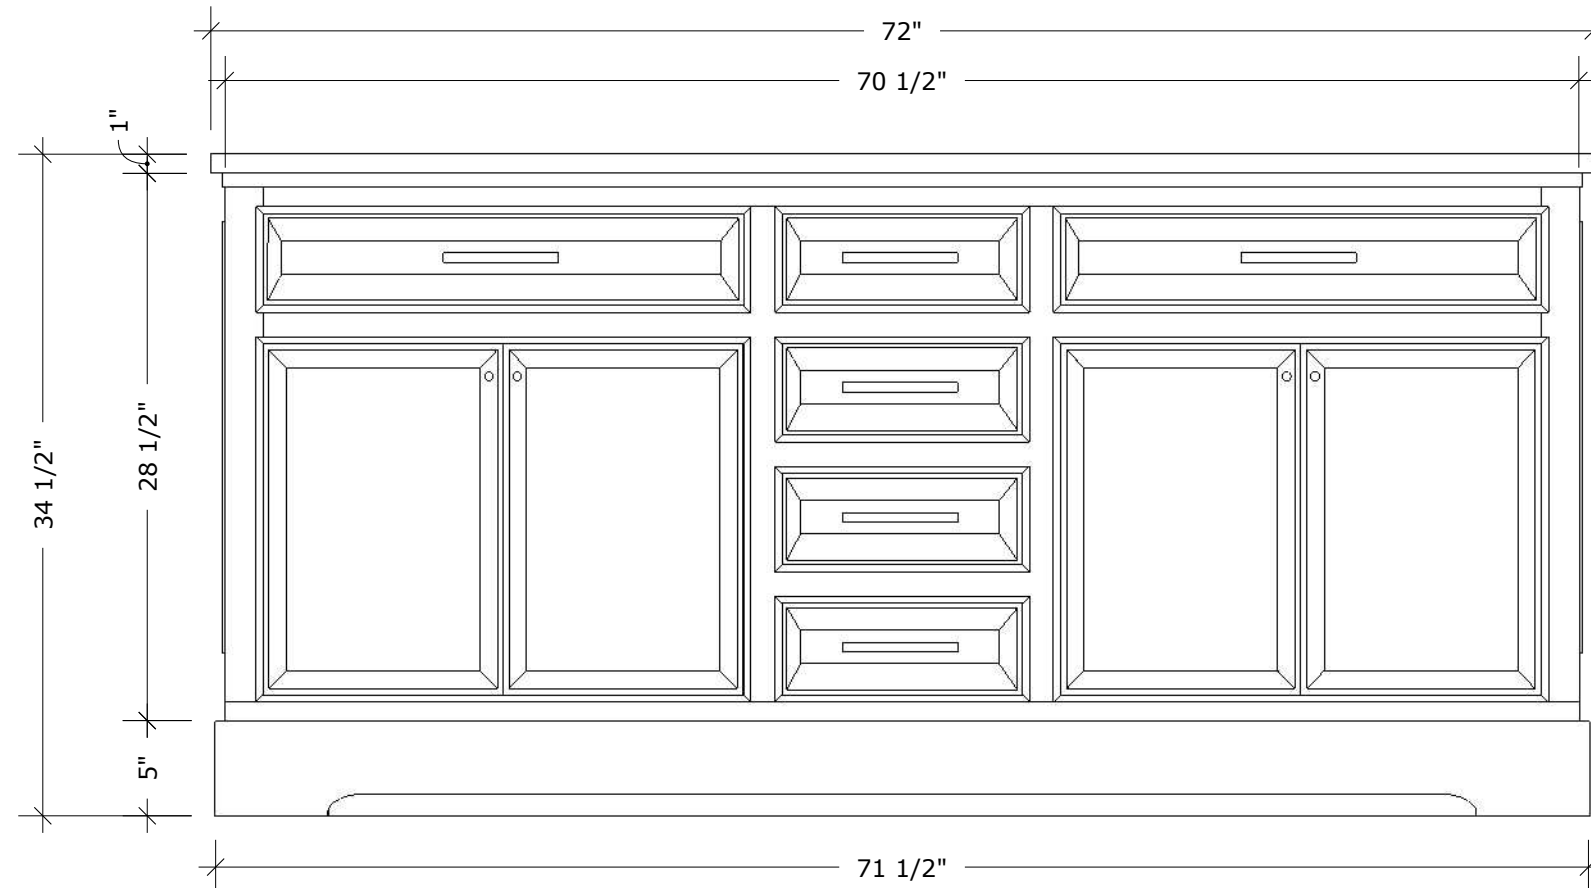

MODEL NAME: MC 621 - 72
PERSPECTIVE

PLAN

FRONT ELEVATION

MODEL NAME: MC 621 - 72

SIDE ELEVATION

BACK ELEVATION

SECTION CUT