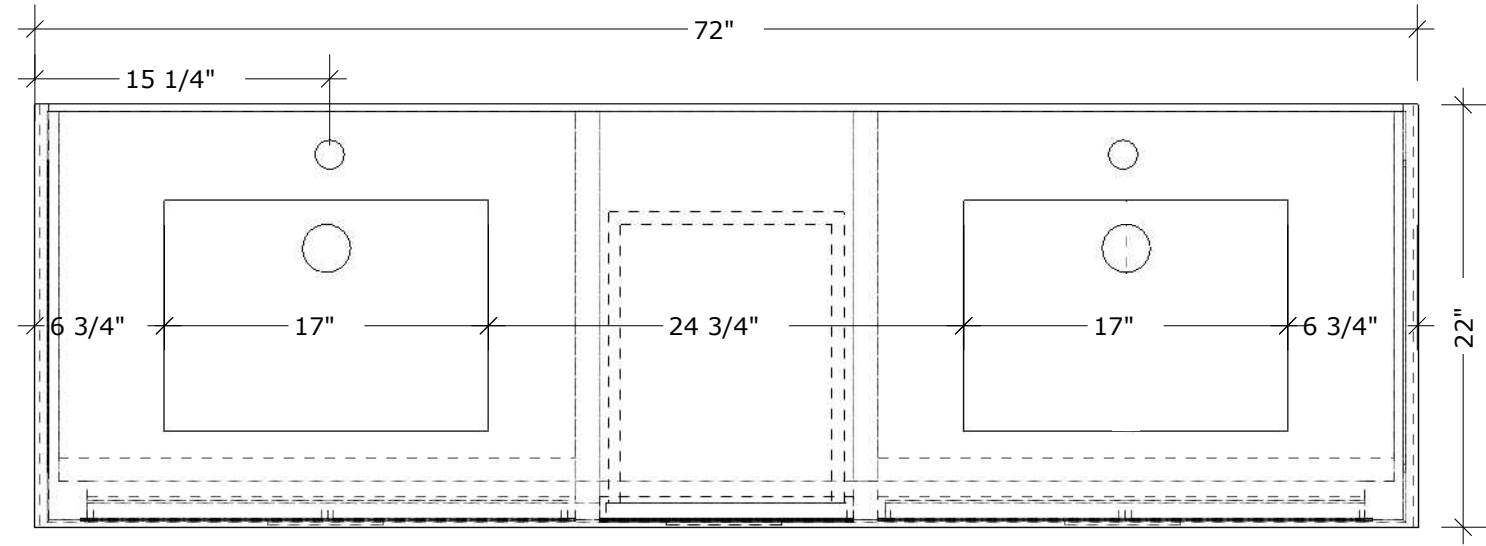

MODEL NAME: MC 621 - 72
PERSPECTIVE

PLAN

FRONT ELEVATION

MODEL NAME: MC 621 - 72

SIDE ELEVATION

BACK ELEVATION

SECTION CUT