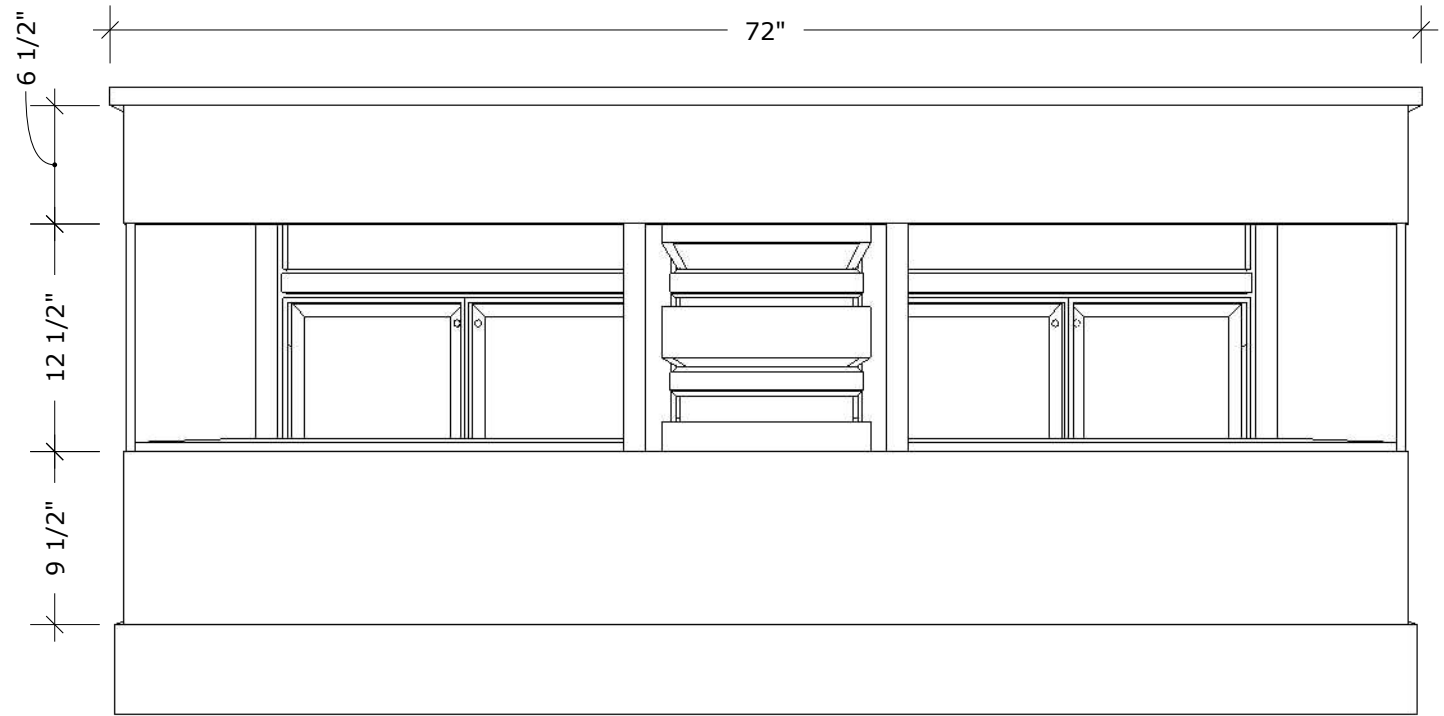

MODEL NAME: MC 621 - 72
PERSPECTIVE

PLAN

FRONT ELEVATION

MODEL NAME: MC 621 - 72

SIDE ELEVATION

BACK ELEVATION

SECTION CUT