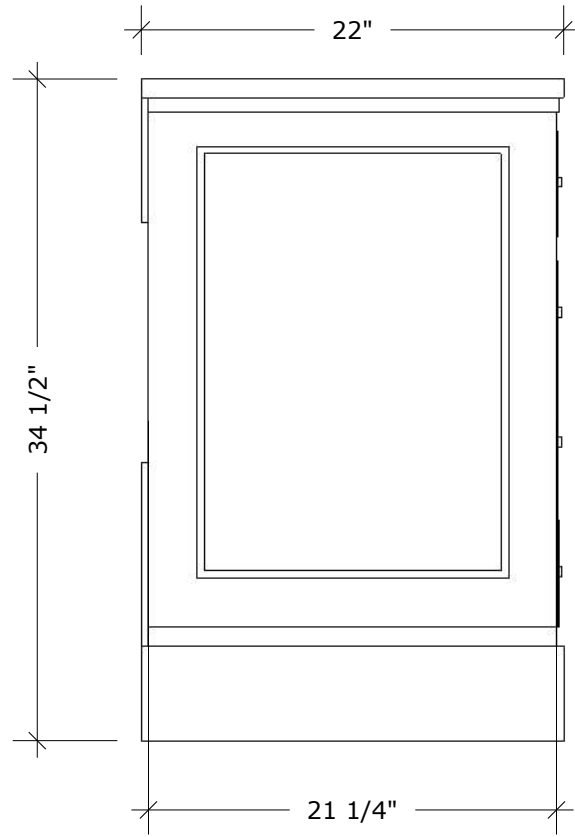

MODEL NAME: MC 621 - 72
PERSPECTIVE

PLAN

FRONT ELEVATION

MODEL NAME: MC 621 - 72

SIDE ELEVATION

BACK ELEVATION

SECTION CUT