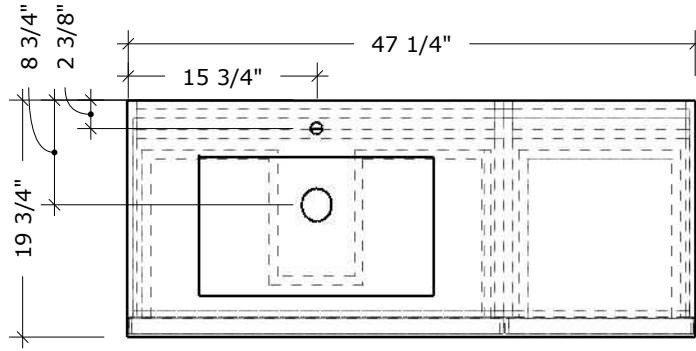

MODEL NAME: MC 1200G
PERSPECTIVE

PLAN

FRONT ELEVATION

SIDE ELEVATION

SECTION CUT

BACK ELEVATION