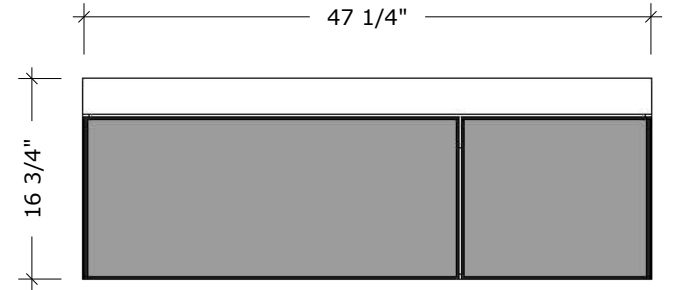

MODEL NAME: MC 1200G
PERSPECTIVE

PLAN

FRONT ELEVATION

SIDE ELEVATION

SECTION CUT

BACK ELEVATION