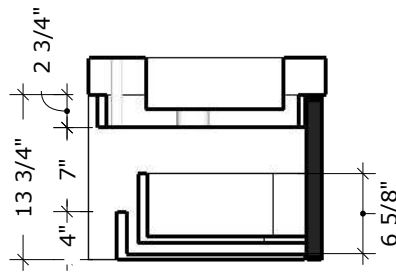

MODEL NAME: MC 1200G
PERSPECTIVE

PLAN

FRONT ELEVATION

SIDE ELEVATION

SECTION CUT

BACK ELEVATION