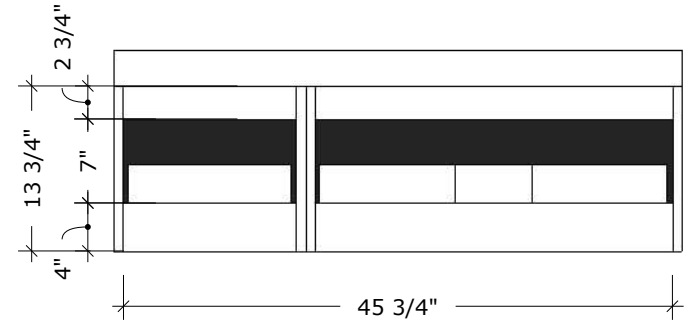

MODEL NAME: MC 1200G
PERSPECTIVE

PLAN

FRONT ELEVATION

SIDE ELEVATION

SECTION CUT

BACK ELEVATION