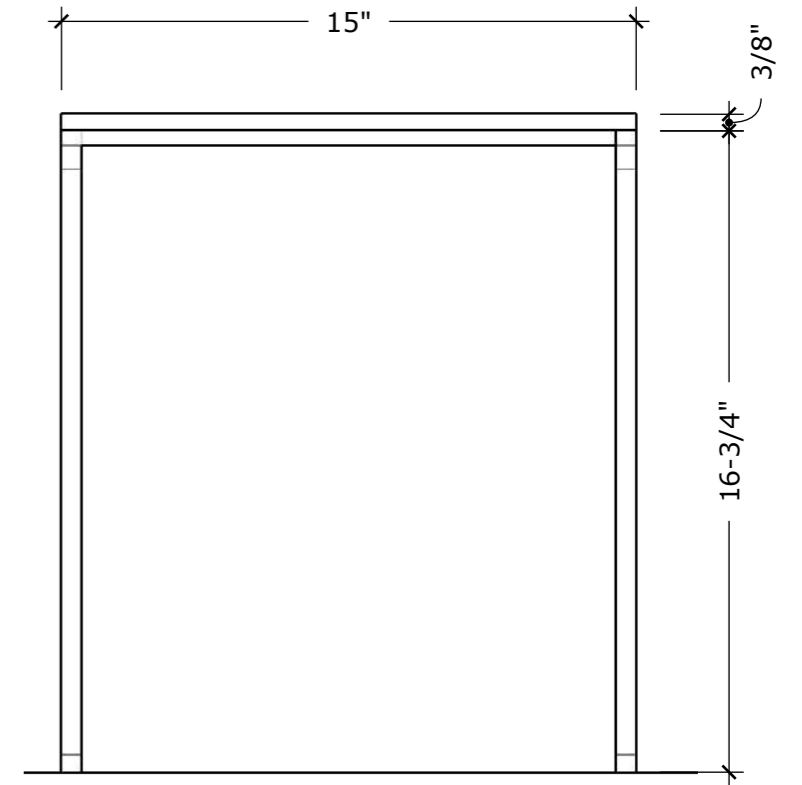

TOP

FRONT

SIDE

VENETO BATH

AC 1115  
I-STONE WITH  
BLACK FRAME