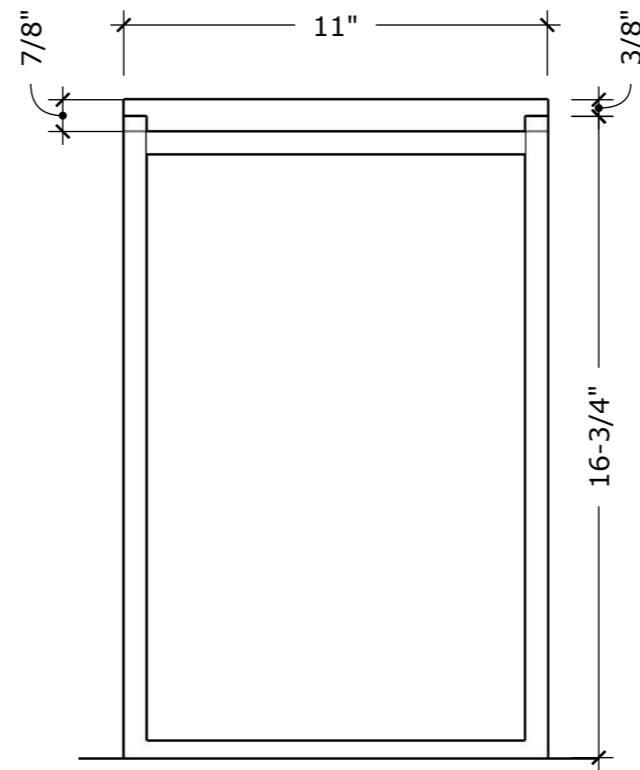

TOP

FRONT

SIDE

VENETO BATH

AC 1115  
I-STONE WITH  
BLACK FRAME