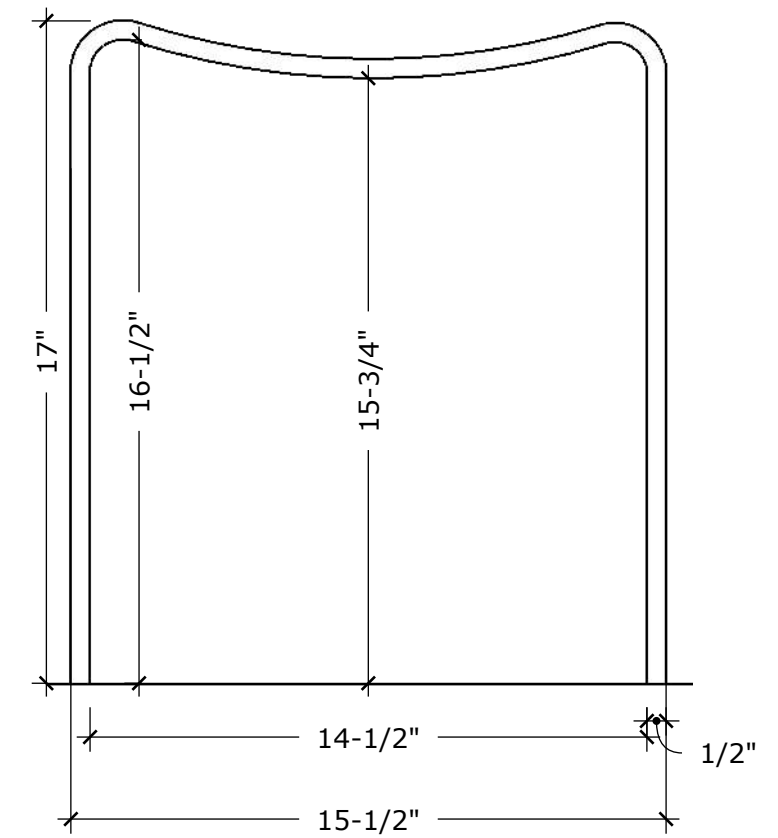

PLAN

SIDE

FRONT

VENETO BATH

**AC 0103
I-STONE**