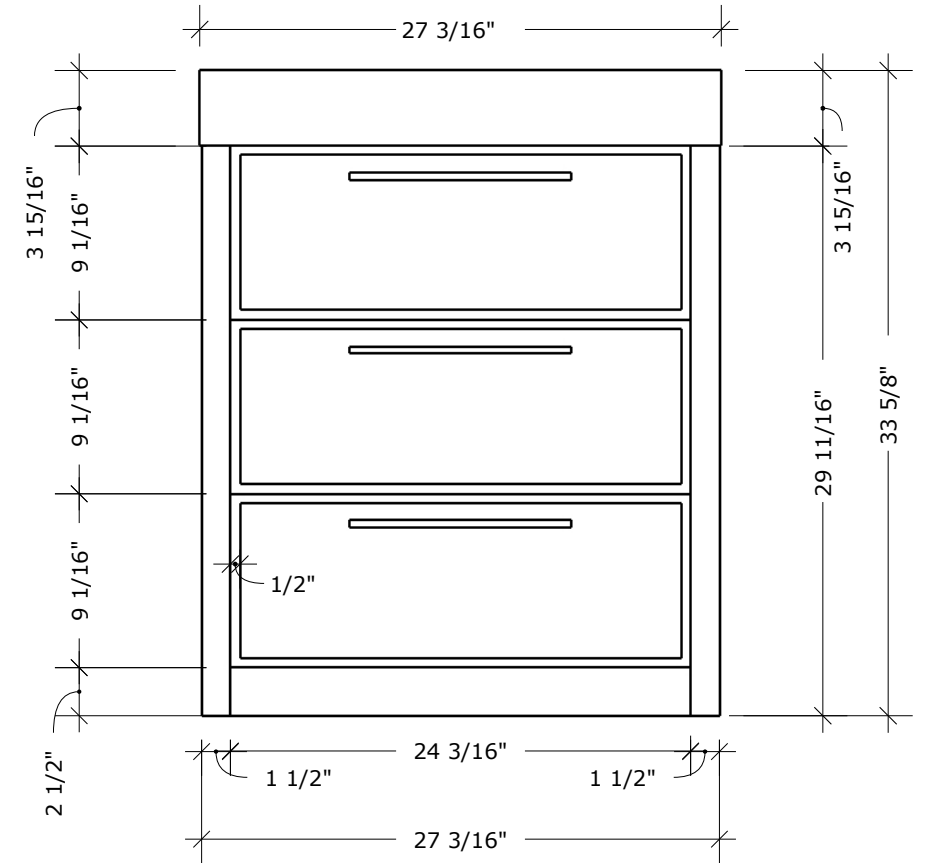

MODEL NAME: 690B
PERSPECTIVE

PLAN

FRONT ELEVATION

SIDE ELEVATION

SECTION CUT

BACK PERSPECTIVE