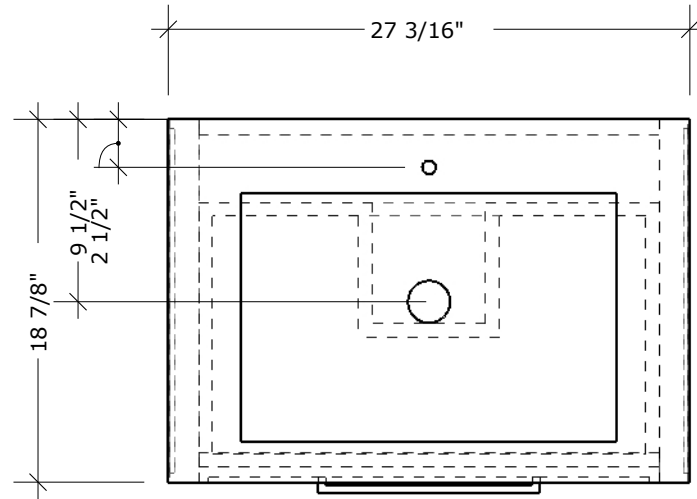

MODEL NAME: 690B
PERSPECTIVE

PLAN

FRONT ELEVATION

SIDE ELEVATION

SECTION CUT

BACK PERSPECTIVE