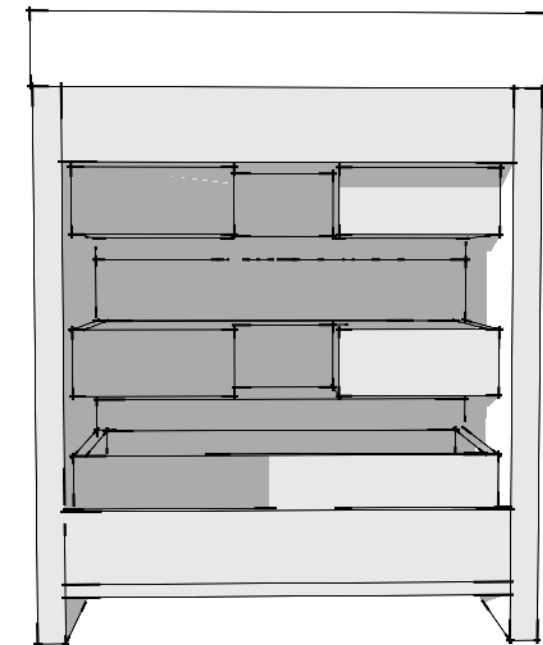

MODEL NAME: 690B
PERSPECTIVE

PLAN

FRONT ELEVATION

SIDE ELEVATION

SECTION CUT

BACK PERSPECTIVE