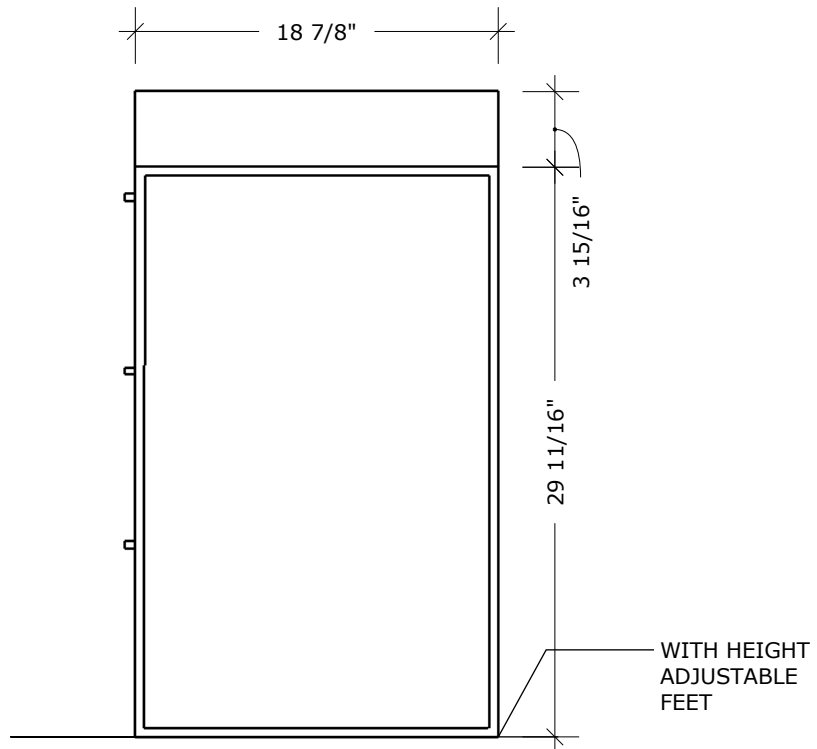

MODEL NAME: 690B
PERSPECTIVE

PLAN

FRONT ELEVATION

SIDE ELEVATION

SECTION CUT

BACK PERSPECTIVE