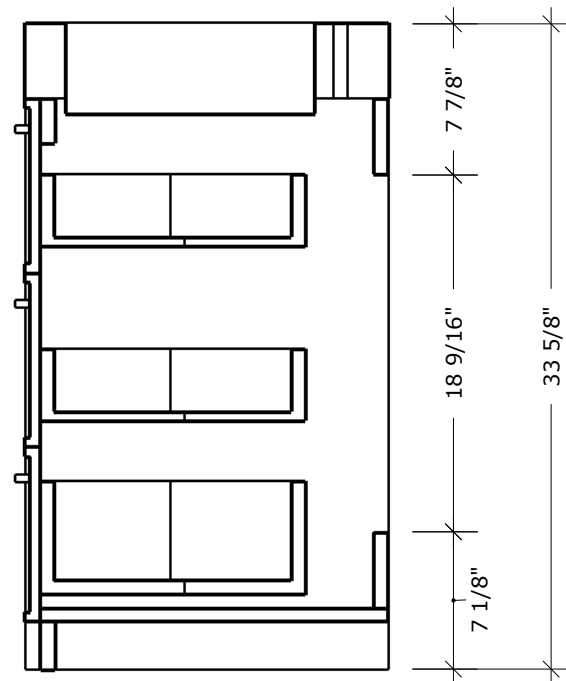

MODEL NAME: 690B
PERSPECTIVE

PLAN

FRONT ELEVATION

SIDE ELEVATION

SECTION CUT

BACK PERSPECTIVE